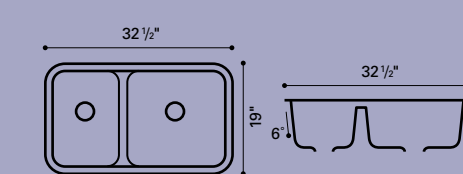

model: **DEL MAR**
overall size: 14-1/4" x 17-1/4"
bowl depth: 6-1/4"

model: **MONTEREY**
overall size: 20-7/8" x 17-3/4"
bowl depth: 9"

model: **MADRID**
overall size: 22-7/8" x 18-1/8"
bowl depth: 8-1/2"

model: **YORK**
overall size: 18-5/8" x 15-1/4"
bowl depth: 5-1/2"

model: **WINDSOR**
overall size: 18-3/4" x 12-3/4"
bowl depth: 7-1/4"

model: **OXFORD**
overall size: 22" x 16"
bowl depth: 6-1/2"

Dimensions shown are external sink dimensions.

model: **TUSCANY**
overall size: 31-7/8" x 21-1/4"
bowl depth: 9"

model: **SORRENTO**
overall size: 31-7/8" x 21-1/4"
bowl depth: 9"

model: **NEWPORT**
overall size: 31-5/8" x 19"
bowl depth: 9"

model: **MONACO**
overall size: 31" x 19"
bowl depth: 9"

model: **KINGSTON**
overall size: 32-1/2" x 19"
bowl depth: 8-1/2"

TUSCANY UNDER MOUNTED TO SOLID SURFACE

KARRAN ACCESSORIES

With Karran's color matched seaming adhesive, dispensing guns, strainer baskets and disposal flanges, your new sink will be as practical as it is beautiful.