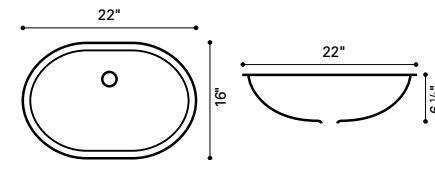

model: **DEL MAR**
overall size: 14-1/4" x 17-1/4"
bowl depth: 6-1/4"

model: **MONTEREY**
overall size: 20-7/8" x 17-3/4"
bowl depth: 9"

model: **MADRID**
overall size: 22-7/8" x 18-1/8"
bowl depth: 8-1/2"

model: **YORK**
overall size: 18-5/8" x 15-1/4"
bowl depth: 5-1/2"

model: **WINDSOR**
overall size: 18-3/4" x 12-3/4"
bowl depth: 7-1/4"

model: **OXFORD**
overall size: 22" x 16"
bowl depth: 6-1/2"

Dimensions shown are external sink dimensions.

model: **TUSCANY**
overall size: 31-7/8" x 21-1/4"
bowl depth: 9"

model: **SORRENTO**
overall size: 31-7/8" x 21-1/4"
bowl depth: 9"

model: **NEWPORT**
overall size: 31-5/8" x 19"
bowl depth: 9"

model: **MONACO**
overall size: 31" x 19"
bowl depth: 9"