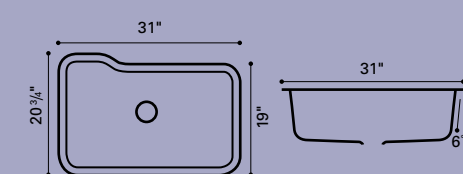

model: **DEL MAR**
overall size: 14-1/4" x 17-1/4"
bowl depth: 6-1/4"

model: **MONTEREY**
overall size: 20-7/8" x 17-3/4"
bowl depth: 9"

model: **MADRID**
overall size: 22-7/8" x 18-1/8"
bowl depth: 8-1/2"

model: **YORK**
overall size: 18-5/8" x 15-1/4"
bowl depth: 5-1/2"

model: **WINDSOR**
overall size: 18-3/4" x 12-3/4"
bowl depth: 7-1/4"

model: **OXFORD**
overall size: 22" x 16"
bowl depth: 6-1/2"

Dimensions shown are external sink dimensions.

model: **TUSCANY**
overall size: 31-7/8" x 21-1/4"
bowl depth: 9"

model: **SORRENTO**
overall size: 31-7/8" x 21-1/4"
bowl depth: 9"

model: **NEWPORT**
overall size: 31-5/8" x 19"
bowl depth: 9"

model: **MONACO**
overall size: 31" x 19"
bowl depth: 9"

model: **KINGSTON**
overall size: 32-1/2" x 19"
bowl depth: 8-1/2"

TUSCANY UNDER MOUNTED TO SOLID SURFACE

KARRAN ACCESSORIES

With Karran's color matched seaming adhesive, dispensing guns, strainer baskets and disposal flanges, your new sink will be as practical as it is beautiful.