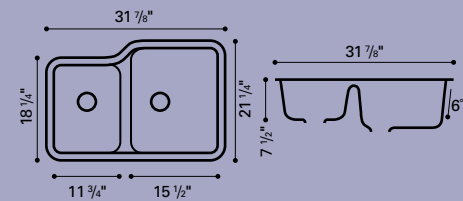

model: **DEL MAR**
overall size: 14-1/4" x 17-1/4"
bowl depth: 6-1/4"

model: **MONTEREY**
overall size: 20-7/8" x 17-3/4"
bowl depth: 9"

model: **MADRID**
overall size: 22-7/8" x 18-1/8"
bowl depth: 8-1/2"

model: **YORK**
overall size: 18-5/8" x 15-1/4"
bowl depth: 5-1/2"

model: **WINDSOR**
overall size: 18-3/4" x 12-3/4"
bowl depth: 7-1/4"

model: **OXFORD**
overall size: 22" x 16"
bowl depth: 6-1/2"

Dimensions shown are external sink dimensions.

model: **TUSCANY**
overall size: 31-7/8" x 21-1/4"
bowl depth: 9"

model: **SORRENTO**
overall size: 31-7/8" x 21-1/4"
bowl depth: 9"

model: **NEWPORT**
overall size: 31-5/8" x 19"
bowl depth: 9"

model: **MONACO**
overall size: 31" x 19"
bowl depth: 9"