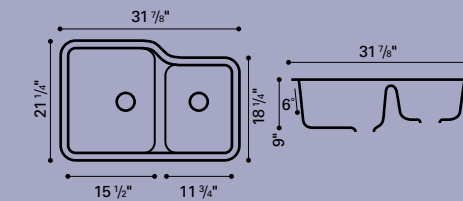

model: **DEL MAR**
overall size: 14-1/4" x 17-1/4"
bowl depth: 6-1/4"

model: **MONTEREY**
overall size: 20-7/8" x 17-3/4"
bowl depth: 9"

model: **MADRID**
overall size: 22-7/8" x 18-1/8"
bowl depth: 8-1/2"

model: **YORK**
overall size: 18-5/8" x 15-1/4"
bowl depth: 5-1/2"

model: **WINDSOR**
overall size: 18-3/4" x 12-3/4"
bowl depth: 7-1/4"

model: **OXFORD**
overall size: 22" x 16"
bowl depth: 6-1/2"

Dimensions shown are external sink dimensions.

model: **TUSCANY**
overall size: 31-7/8" x 21-1/4"
bowl depth: 9"

model: **SORRENTO**
overall size: 31-7/8" x 21-1/4"
bowl depth: 9"

model: **NEWPORT**
overall size: 31-5/8" x 19"
bowl depth: 9"

model: **MONACO**
overall size: 31" x 19"
bowl depth: 9"