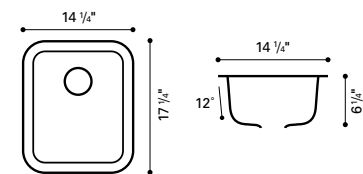

model: **DEL MAR**
overall size: 14-1/4" x 17-1/4"
bowl depth: 6-1/4"

model: **MONTEREY**
overall size: 20-7/8" x 17-3/4"
bowl depth: 9"

model: **MADRID**
overall size: 22-7/8" x 18-1/8"
bowl depth: 8-1/2"

model: **YORK**
overall size: 18-5/8" x 15-1/4"
bowl depth: 5-1/2"

model: **WINDSOR**
overall size: 18-3/4" x 12-3/4"
bowl depth: 7-1/4"

model: **OXFORD**
overall size: 22" x 16"
bowl depth: 6-1/2"

Dimensions shown are external sink dimensions.

model: **TUSCANY**
overall size: 31-7/8" x 21-1/4"
bowl depth: 9"

model: **SORRENTO**
overall size: 31-7/8" x 21-1/4"
bowl depth: 9"

model: **NEWPORT**
overall size: 31-5/8" x 19"
bowl depth: 9"

model: **MONACO**
overall size: 31" x 19"
bowl depth: 9"