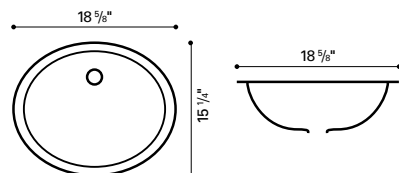

model: **DEL MAR**
overall size: 14-1/4" x 17-1/4"
bowl depth: 6-1/4"

model: **MONTEREY**
overall size: 20-7/8" x 17-3/4"
bowl depth: 9"

model: **MADRID**
overall size: 22-7/8" x 18-1/8"
bowl depth: 8-1/2"

model: **YORK**
overall size: 18-5/8" x 15-1/4"
bowl depth: 5-1/2"

model: **WINDSOR**
overall size: 18-3/4" x 12-3/4"
bowl depth: 7-1/4"

model: **OXFORD**
overall size: 22" x 16"
bowl depth: 6-1/2"

Dimensions shown are external sink dimensions.

model: **TUSCANY**
overall size: 31-7/8" x 21-1/4"
bowl depth: 9"

model: **SORRENTO**
overall size: 31-7/8" x 21-1/4"
bowl depth: 9"

model: **NEWPORT**
overall size: 31-5/8" x 19"
bowl depth: 9"

model: **MONACO**
overall size: 31" x 19"
bowl depth: 9"