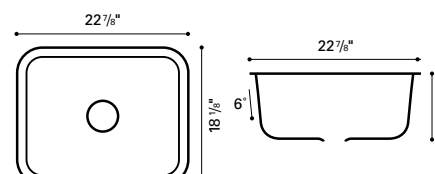

Karran

Undermount Sinks

More hygienic and easier to maintain than a drop-in sink, your Karran undermount sink will be the envy of your friends and neighbors.

SORRENTO UNDER MOUNTED TO LAMINATE

SEAMLESS CONVENIENCE. TIMELESS ELEGANCE. ENJOY AFFORDABLE LUXURY WITH KARRAN SINKS.

model: **DEL MAR**
overall size: 14-1/4" x 17-1/4"
bowl depth: 6-1/4"

model: **MONTEREY**
overall size: 20-7/8" x 17-3/4"
bowl depth: 9"

model: **MADRID**
overall size: 22-7/8" x 18-1/8"
bowl depth: 8-1/2"

model: **YORK**
overall size: 18-5/8" x 15-1/4"
bowl depth: 5-1/2"

model: **WINDSOR**
overall size: 18-3/4" x 12-3/4"
bowl depth: 7-1/4"

model: **OXFORD**
overall size: 22" x 16"
bowl depth: 6-1/2"

Dimensions shown are external sink dimensions.

model: **TUSCANY**
overall size: 31-7/8" x 21-1/4"
bowl depth: 9"

model: **SORRENTO**
overall size: 31-7/8" x 21-1/4"
bowl depth: 9"

model: **NEWPORT**
overall size: 31-5/8" x 19"
bowl depth: 9"

model: **MONACO**
overall size: 31" x 19"
bowl depth: 9"