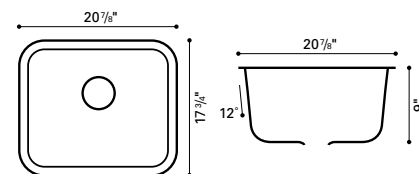

Karran

Undermount Sinks

More hygienic and easier to maintain than a drop-in sink, your Karran undermount sink will be the envy of your friends and neighbors.

SORRENTO UNDER MOUNTED TO LAMINATE

SEAMLESS CONVENIENCE. TIMELESS ELEGANCE. ENJOY AFFORDABLE LUXURY WITH KARRAN SINKS.

model: **DEL MAR**
overall size: 14-1/4" x 17-1/4"
bowl depth: 6-1/4"

model: **MONTEREY**
overall size: 20-7/8" x 17-3/4"
bowl depth: 9"

model: **MADRID**
overall size: 22-7/8" x 18-1/8"
bowl depth: 8-1/2"

model: **YORK**
overall size: 18-5/8" x 15-1/4"
bowl depth: 5-1/2"

model: **WINDSOR**
overall size: 18-3/4" x 12-3/4"
bowl depth: 7-1/4"

model: **OXFORD**
overall size: 22" x 16"
bowl depth: 6-1/2"

Dimensions shown are external sink dimensions.

model: **TUSCANY**
overall size: 31-7/8" x 21-1/4"
bowl depth: 9"

model: **SORRENTO**
overall size: 31-7/8" x 21-1/4"
bowl depth: 9"

model: **NEWPORT**
overall size: 31-5/8" x 19"
bowl depth: 9"

model: **MONACO**
overall size: 31" x 19"
bowl depth: 9"