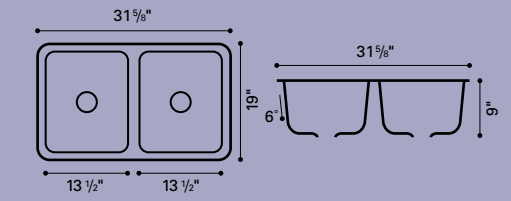

model: **DEL MAR**
overall size: 14-1/4" x 17-1/4"
bowl depth: 6-1/4"

model: **MONTEREY**
overall size: 20-7/8" x 17-3/4"
bowl depth: 9"

model: **MADRID**
overall size: 22-7/8" x 18-1/8"
bowl depth: 8-1/2"

model: **YORK**
overall size: 18-5/8" x 15-1/4"
bowl depth: 5-1/2"

model: **WINDSOR**
overall size: 18-3/4" x 12-3/4"
bowl depth: 7-1/4"

model: **OXFORD**
overall size: 22" x 16"
bowl depth: 6-1/2"

Dimensions shown are external sink dimensions.

model: **TUSCANY**
overall size: 31-7/8" x 21-1/4"
bowl depth: 9"

model: **SORRENTO**
overall size: 31-7/8" x 21-1/4"
bowl depth: 9"

model: **NEWPORT**
overall size: 31-5/8" x 19"
bowl depth: 9"

model: **MONACO**
overall size: 31" x 19"
bowl depth: 9"