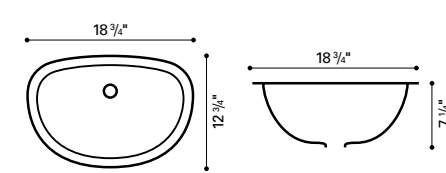

model: **DEL MAR**
overall size: 14-1/4" x 17-1/4"
bowl depth: 6-1/4"

model: **MONTEREY**
overall size: 20-7/8" x 17-3/4"
bowl depth: 9"

model: **MADRID**
overall size: 22-7/8" x 18-1/8"
bowl depth: 8-1/2"

model: **YORK**
overall size: 18-5/8" x 15-1/4"
bowl depth: 5-1/2"

model: **WINDSOR**
overall size: 18-3/4" x 12-3/4"
bowl depth: 7-1/4"

model: **OXFORD**
overall size: 22" x 16"
bowl depth: 6-1/2"

Dimensions shown are external sink dimensions.

model: **TUSCANY**
overall size: 31-7/8" x 21-1/4"
bowl depth: 9"

model: **SORRENTO**
overall size: 31-7/8" x 21-1/4"
bowl depth: 9"

model: **NEWPORT**
overall size: 31-5/8" x 19"
bowl depth: 9"

model: **MONACO**
overall size: 31" x 19"
bowl depth: 9"